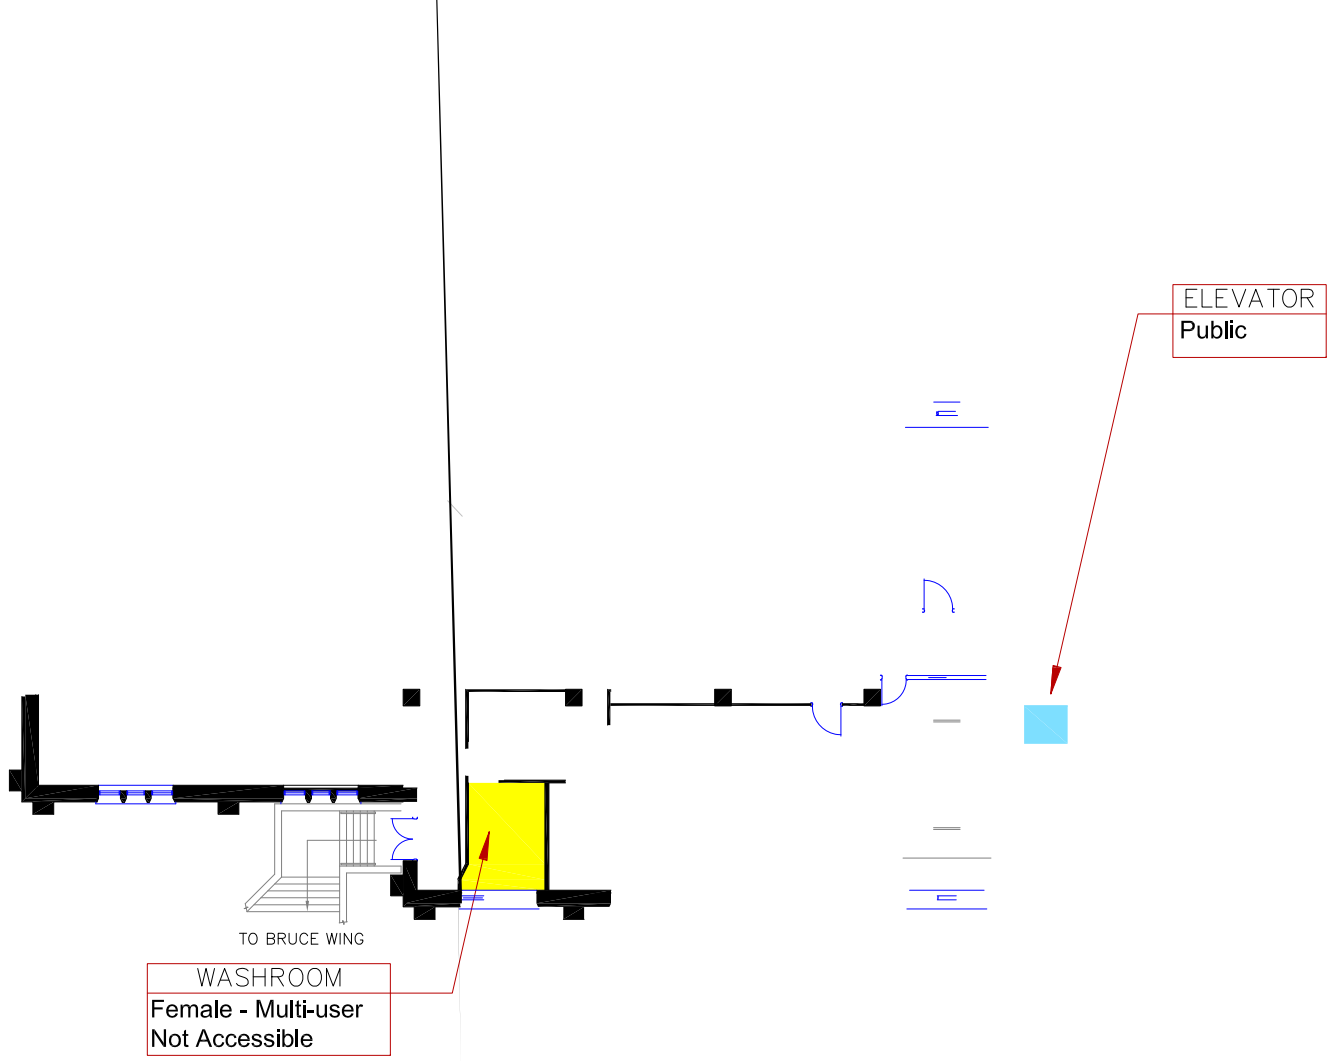

MAIN ENTRANCE
36 UNIO

WASHROOM
Female - Multi-u

WA