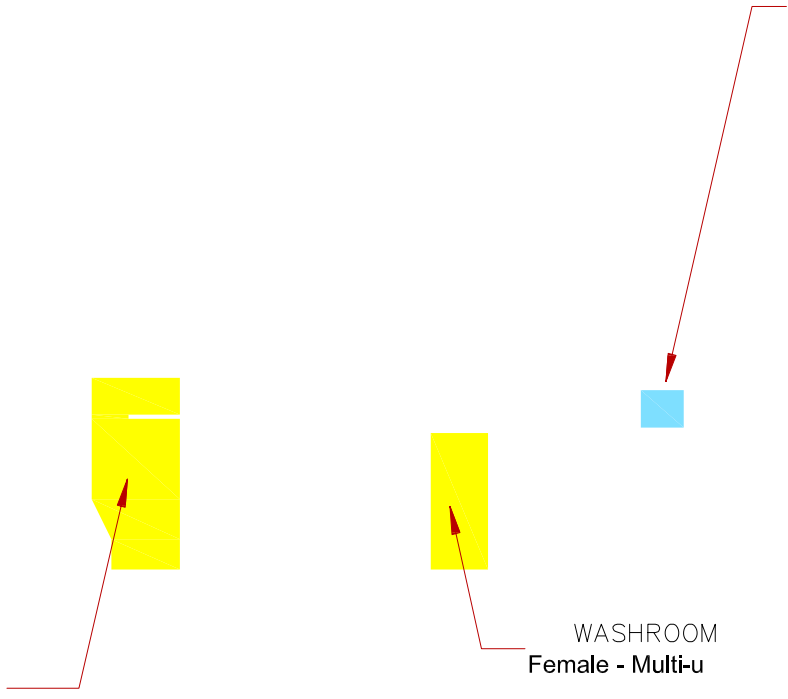

MAIN ENTRANCE
36 UNIO

WASHROOM
Female - Multi-u

WA