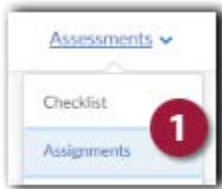

STUDENT ONVIEW THE RETURN AND/OR GRADE MARK FEEDBACK

NOTE: What feedback you receive will depend on what the instructor has given you permission to view. It could be just one or all the following:

- x Similarity score
- x Turnitin Originality Report
- x GradeMark feedback (annotations, comments, and grade).

If you are unsure, please check with your instructor.

ACCESSING ASSIGNMENT FEEDBACK

1. On the navbar, select Assignments under the Assessments tab.

2. On the Assignment Submission Folder page, click View Feedback under the feedback column of the Assignment you want to view.

Assignment Submission Folder

View History

Submission Folder	Score	Submissions	Feedback	Due Date
No Category				
Assignment 1	75 / 100 - 75 %	3	View Feedback	Oct 1, 2018 12:00 PM